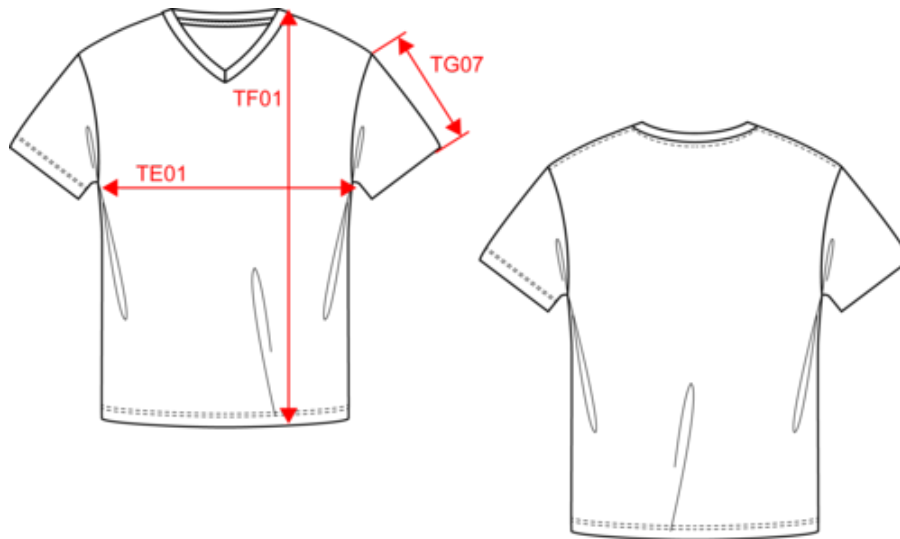

KARIBAN

K357

Men's short-sleeved V-neck T-shirt

- Enzyme washing and combed cotton: keeps surfaces smooth after several washes.
- Soft to the touch and excellent printability.
- Large choice of colours

100% enzyme-washed combed cotton (Ash Heather : 98% cotton / 2% viscose. Oxford Grey : 90% cotton / 10% viscose). Slim fit. Neck tape (Oxford Grey contrast neck tape for all colours, except for White body where neck tape is White and Oxford Grey body where neck tape is Dark Grey). Twin needle finishing at the cuffs and hem. Certified STANDARD 100 by OEKO-TEX® CQ1007/7, IFTH.

K381

KARIBAN

K357

Men's short-sleeved V-neck T-shirt

Dimensions (cm)

Measurements in cm	S	M	L	XL	XXL	3XL	4XL
TE01 - 1/2 chest width at 1.5cm below armhole	49.00	52.00	55.00	58.00	61.00	64.00	67.00
TF01 - Total height from HSP	70.00	72.00	74.00	76.00	78.00	80.00	82.00
TG07 - Short sleeve length	20.50	21.25	22.00	22.75	23.50	24.25	25.00