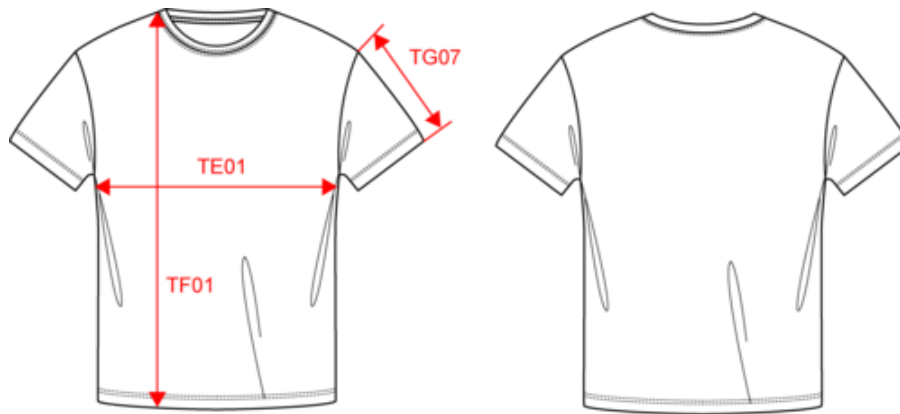

KARIBAN

K3032

Organic 190 crew neck T-shirt

- Available in 20 colours and 10 sizes.
- No label: 100 % customisable for your brand.
- Tubular construction for greater freedom of movement

Plain colourways: 100% cotton. Oxford Grey colourway: 90% cotton/10% viscose. Wine Heather, Green Marble Heather & Sky Blue Heather colourways: 80% cotton/20 % polyester. All colourways are made from organic cotton. Tubular cut. Straight fit. Round ribbed neckline with double topstitching. Matching taped neck. Twin needle finish at cuffs and hem. No brand label at neck, size tab only for ease of rebranding. Certified STANDARD 100 by OEKO-TEX® N° CQ 1007/7, IFTH.

More information

Logistic

Country of origin

Customs code

Washing instructions

KARIBAN

K3032

Organic 190 crew neck T-shirt

Dimensions (cm)

| Measurements in cm | XXS | XS | S | M | L | XL | XXL | 3XL | 4XL | 5XL |
|---|-------|-------|-------|-------|-------|-------|-------|-------|-------|-------|
| TE01 - 1/2 chest width at 1.5cm below armhole | 44.00 | 47.00 | 50.00 | 53.00 | 56.00 | 59.00 | 62.00 | 65.00 | 68.00 | 71.00 |
| TF01 - Total height from HSP | 66.00 | 68.00 | 70.00 | 72.00 | 74.00 | 76.00 | 78.00 | 80.00 | 82.00 | 84.00 |
| TG07 - Short sleeve length | 15.50 | 16.00 | 16.50 | 17.00 | 17.50 | 18.00 | 18.50 | 19.00 | 19.50 | 20.00 |