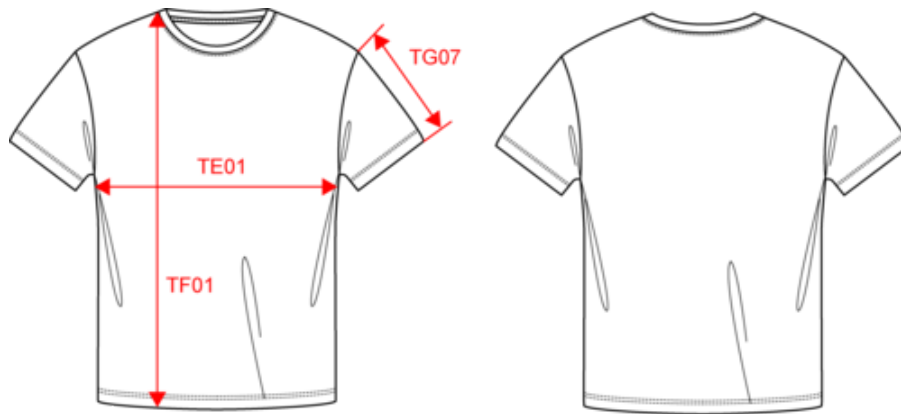

KARIBAN

K3025IC

Men's BIO150IC crew neck t-shirt

• A garment that is always on trend, towards more responsible fashion.

Plain colourways : 100% cotton. Colour Ash Heather : 98% cotton / 2% viscose. Oxford Grey colourway : 90% cotton / 10% viscose. Colours Wine Heather ; French Navy Heather ; Green Marble Heather ; Cloudy Blue Heather colourways : 80% cotton / 20 % polyester. And Grey Heather colourway : 70% cotton / 30% polyester. All colourways are made from in conversion organic cotton. Ribbed crew neckline with elastane. Matching taped neck. Tubular. Twin needle finishing at cuffs and hem. Certified STANDARD 100 by OEKO-TEX®N° CQ1007/7, IFTH.

K3025IC

Men's BIO150IC crew neck t-shirt

Dimensions (cm)

Measurements in cm	S	M	L	XL	XXL	3XL	4XL	5XL
TE01 - 1/2 chest width at 1.5cm below armhole	50.00	53.00	56.00	59.00	62.00	65.00	68.00	71.00
TF01 - Total height from HSP	70.00	72.00	74.00	76.00	78.00	80.00	82.00	84.00
TG07 - Short sleeve length	16.50	17.00	17.50	18.00	18.50	19.00	19.50	20.00