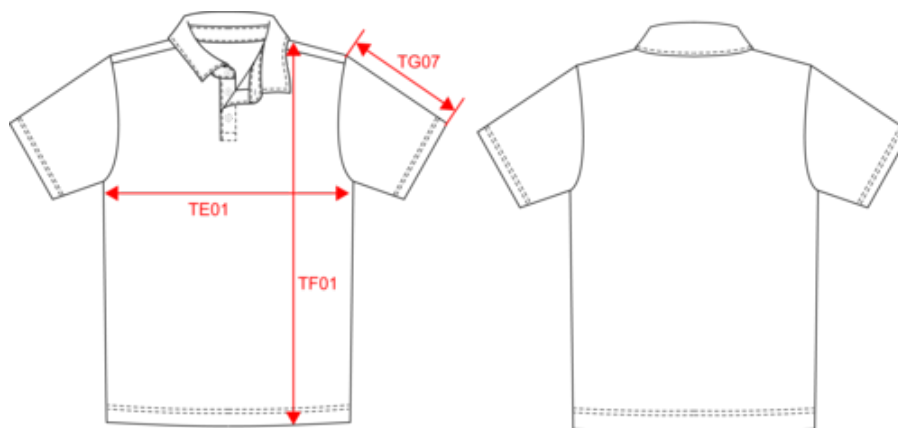

KARIBAN

K260

Men's two-tone jersey polo shirt

- Elegant, timeless shirt collar.
- Contrasting inside collar and button placket.
- Enzyme-washed for a smooth surface and perfect print quality.

100% enzyme-washed combed cotton (Dark Grey Heather: 65% polyester/35% cotton). Contrasting neck and inner placket with 3 white faux pearl buttons. Twin needle finishing on cuffs and hem. Certified STANDARD 100 by OEKO-TEX® N° CQ100777, IFTH.

K261

KARIBAN

K260

Men's two-tone jersey polo shirt

Dimensions (cm)

Measurements in cm	S	M	L	XL	XXL	3XL
TE01 - 1/2 chest width at 1.5cm below armhole	50.00	53.00	56.00	59.00	62.00	65.00
TF01 - Total height from HSP	69.25	71.25	73.25	75.25	77.25	79.25
TG07 - Short sleeve length	21.00	21.75	22.50	23.25	24.00	24.75