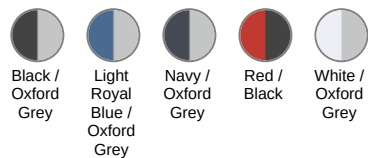

KARIBAN

K259

Ladies' two-tone piqué polo shirt

- Must-have two-tone polo shirt.
- Contrasting collar and cuffs.
- Made from 100% preshrunk cotton piqué.

100% preshrunk cotton piqué (Oxford Grey: 90% cotton/10% viscose). Contrasting rib at neck and cuffs. Contrasting taped neck and side slits. Contrasting inner placket with 4 buttons. Twin needle finishing at hem.

More information

Logistic

Country of origin

BD - Bangladesh

Customs code

61061000

Washing instructions

Also available in version

K258