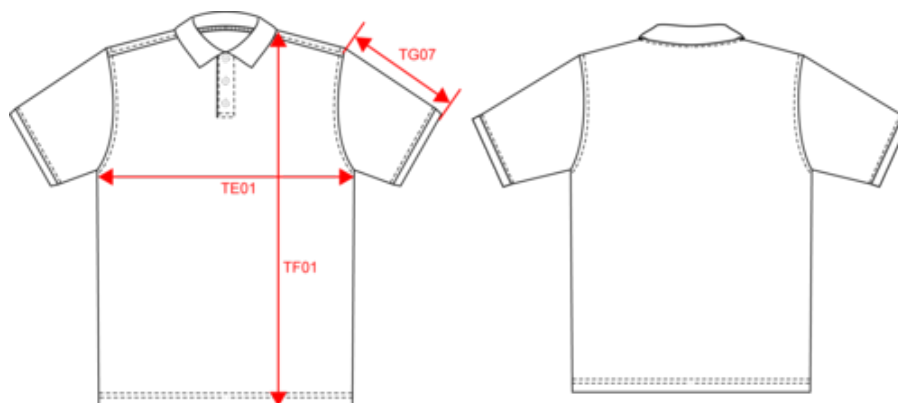

KARIBAN

K254

Men's short-sleeved piqué polo shirt

- Made of pre-shrunk RingSpun combed cotton: smooth, soft and resistant fibre.
- Straight fit.
- Iconic chic, casual polo shirt.

100% cotton (Oxford grey: 90% cotton/10% viscose. Ash Heather : 98% cotton/2% viscose). RingSpun pre-shrunk combed cotton. Piqué stitch. Straight fit. 1x1 ribbed neck and cuffs. Placket with 3 matching buttons. Taped neck. Certified STANDARD 100 by OEKO-TEX® CQ1007/7, IFTH.

K255

K268

KARIBAN

K254

Men's short-sleeved piqué polo shirt

Dimensions (cm)

Measurements in cm	S	M	L	XL	XXL	3XL	4XL
TE01 - 1/2 chest width at 1.5cm below armhole	50.00	53.00	56.00	59.00	62.00	65.00	68.00
TF01 - Total height from HSP	70.00	72.00	74.00	76.00	78.00	80.00	82.00
TG07 - Short sleeve length	22.75	23.50	24.25	25.00	25.75	26.50	27.25