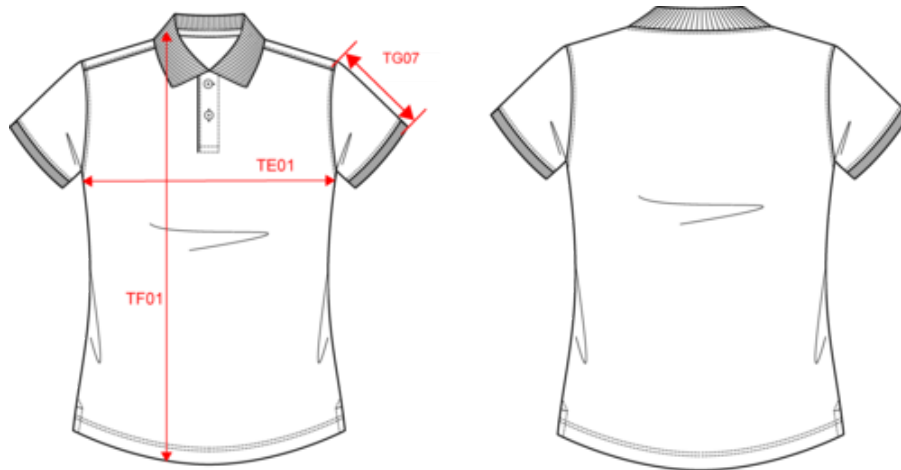

KARIBAN

K242

Ladies' short-sleeved polo shirt

- Perfect print quality.
- Casual chic polo shirt.
- Large choice of colours.

100% combed cotton piqué - washable at 60°C (Oxford Grey : 90% combed cotton piqué / 10% viscose - washable at 40°C). Ribbed neck and cuffs. Oxford Grey contrast taped neck and side slits for all colours, except for Oxford Grey body where neck tape is Dark Grey. 2 button placket. Twin needle finishing. Certified STANDARD 100 by OEKO-TEX® N° CQ 1007/7, IFTH.

K248

KARIBAN

K242

Ladies' short-sleeved polo shirt

Dimensions (cm)

Measurements in cm	S	M	L	XL	XXL	3XL
TE01 - 1/2 chest width at 1.5cm below armhole	46.00	49.00	52.00	55.00	58.00	61.00
TF01 - Total height from HSP	62.00	64.00	66.00	68.00	70.00	72.00
TG07 - Short sleeve length	13.75	14.50	15.25	16.00	16.75	17.50