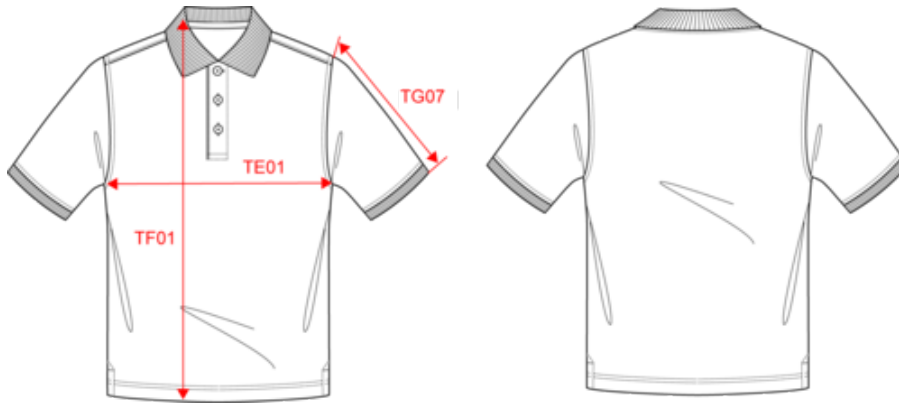

KARIBAN

K241

Men's short-sleeved polo shirt

- Perfect print quality.
- Casual chic polo shirt.
- Large choice of colours.

100% combed cotton piqué - washable at 60°C (Oxford Grey : 90% combed cotton piqué / 10% viscose - washable at 40°C). Ribbed neck and cuffs. Oxford Grey contrast taped neck and side slits for all colours, except for Oxford Grey body where neck tape is Dark Grey. 3 button placket. Twin needle finishing at the hem. Certified STANDARD 100 by OEKO-TEX® N° CQ 1007/7, IFTH.

K242

K249

K248

KARIBAN

K241

Men's short-sleeved polo shirt

Dimensions (cm)

Measurements in cm	S	M	L	XL	XXL	3XL	4XL
TE01 - 1/2 chest width at 1.5cm below armhole	50.00	53.00	56.00	59.00	62.00	65.00	68.00
TF01 - Total height from HSP	70.00	72.00	74.00	76.00	78.00	80.00	82.00
TG07 - Short sleeve length	22.75	23.50	24.25	25.00	25.75	26.50	27.25