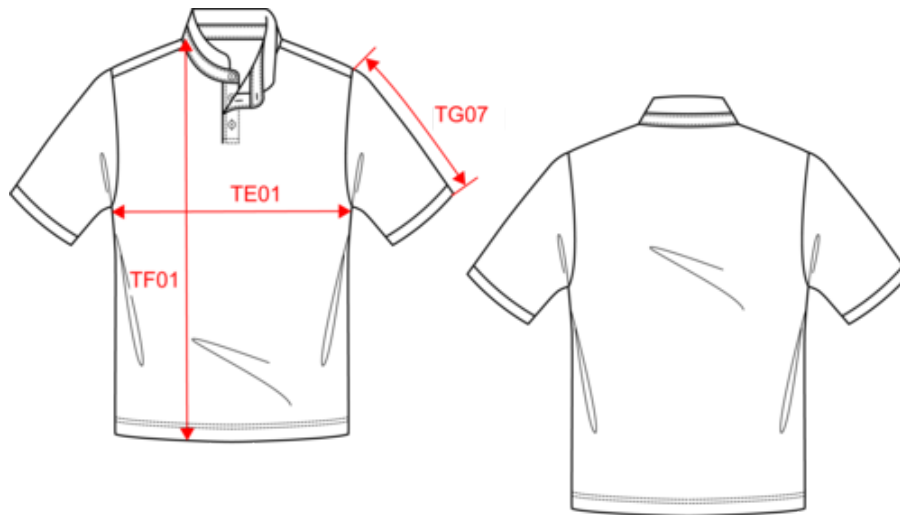

KARIBAN

K223

Men's short-sleeved polo shirt with Mandarin collar

- Sleek classic style.
- Contrasting ribbed Mandarin stand-up collar.
- Made from combed cotton piqué knit.

100% cotton. (90% cotton / 10% viscose for marl colourway). Piqué knit in combed cotton. Washable at 60°C (40°C for marl colourway). Ribbed Mandarin-style collar with contrasting piping. Placket with 3 contrasting buttons. Ribbed cuffs. Twin needle finish at hem. Certified STANDARD 100 by OEKO-TEX® N° CQ 1007/7, IFTH.

More information

Logistic

Country of origin

Customs code

Washing instructions

KARIBAN

K223

Men's short-sleeved polo shirt with Mandarin collar

Dimensions (cm)

Measurements in cm	XS	S	M	L	XL	XXL	3XL
TE01 - 1/2 chest width at 1.5cm below armhole	47.00	50.00	53.00	56.00	59.00	62.00	65.00
TF01 - Total height from HSP	68.00	70.00	72.00	74.00	76.00	78.00	80.00
TG07 - Short sleeve length	20.50	21.25	22.00	22.75	23.50	24.25	25.00