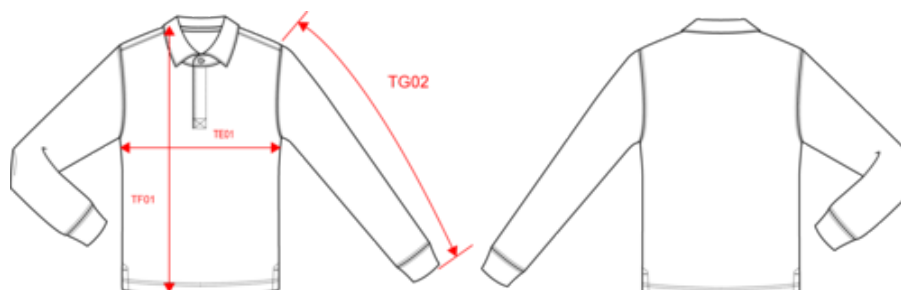

## Dimensions (cm)

Measurements in cm	XS	S	M	L	XL	XXL	3XL	4XL	5XL
TE01 - 1/2 chest width at 1.5cm below armhole	47.00	50.00	53.00	56.00	59.00	62.00	65.00	68.00	71.00
TF01 - Total height from HSP	68.00	70.00	72.00	74.00	76.00	78.00	80.00	82.00	84.00
TG02 - Long sleeve length	66.25	67.00	67.75	68.50	69.25	70.00	70.75	71.50	72.25