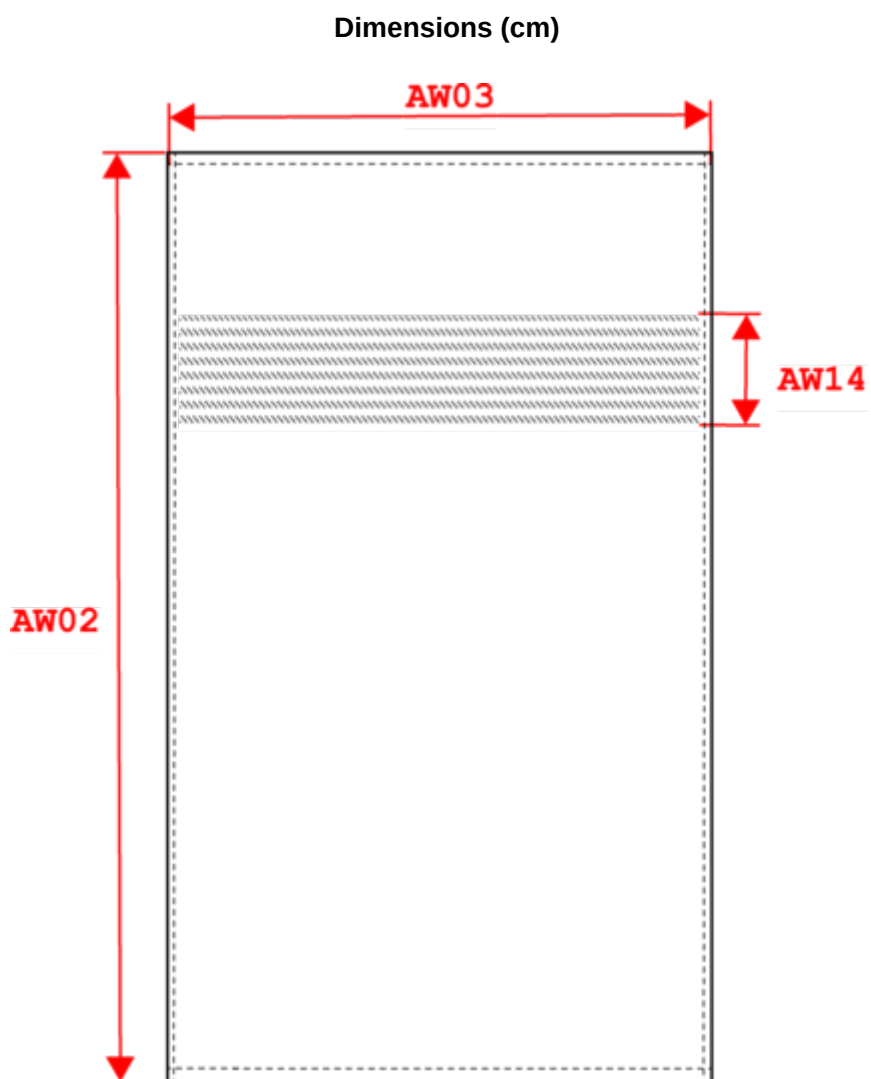

TR - Turkey

Customs code

63026000

Washing instructions

KARIBAN

K113

Bath towel

Measurements in cm	One size
AW02 - Total height	140.00
AW03 - Total width	70.00
AW14 - Finishing height	8.00

Logistic  2  20

Sizes	Width (cm)	Height (cm)	Length (cm)	Net weight (kg)	Gross weight (kg)	Pieces/Box	Pieces/Bundle
One Size	0.00	0.00	0.00	0.00000	0.00000	20	0