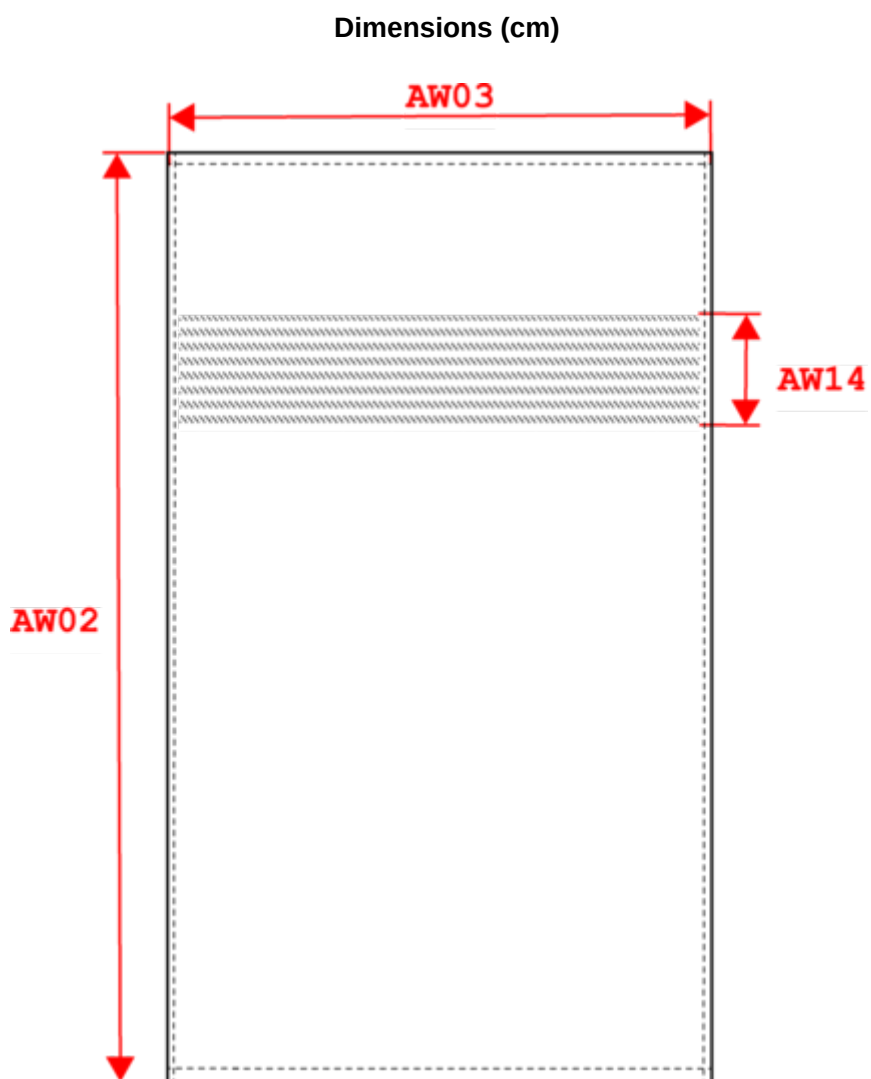

# KARIBAN

K111

Beach towel

Measurements in cm	One size
AW02 - Total height	150.00
AW03 - Total width	100.00
AW14 - Finishing height	8.00