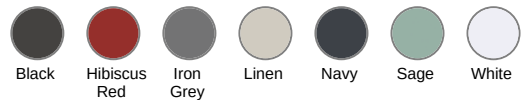

KARIBAN

K101

Organic bath towel

- Vanity essentials in organic cotton.
- 8-cm Terry trim for optimum decoration access
- Organic Collection.

100% cotton. This towel is made from 100% organic cotton. Terry knit with 8 cm wide flat edging (1 side) to ensure optimal decoration surface. Dimensions 140 x 70 cm. Certified STANDARD 100 by OEKO-TEX® N° CQ1007/6, IFTH.

More information

Logistic

Country of origin

PK - Pakistan

Customs code

63026000

Washing instructions