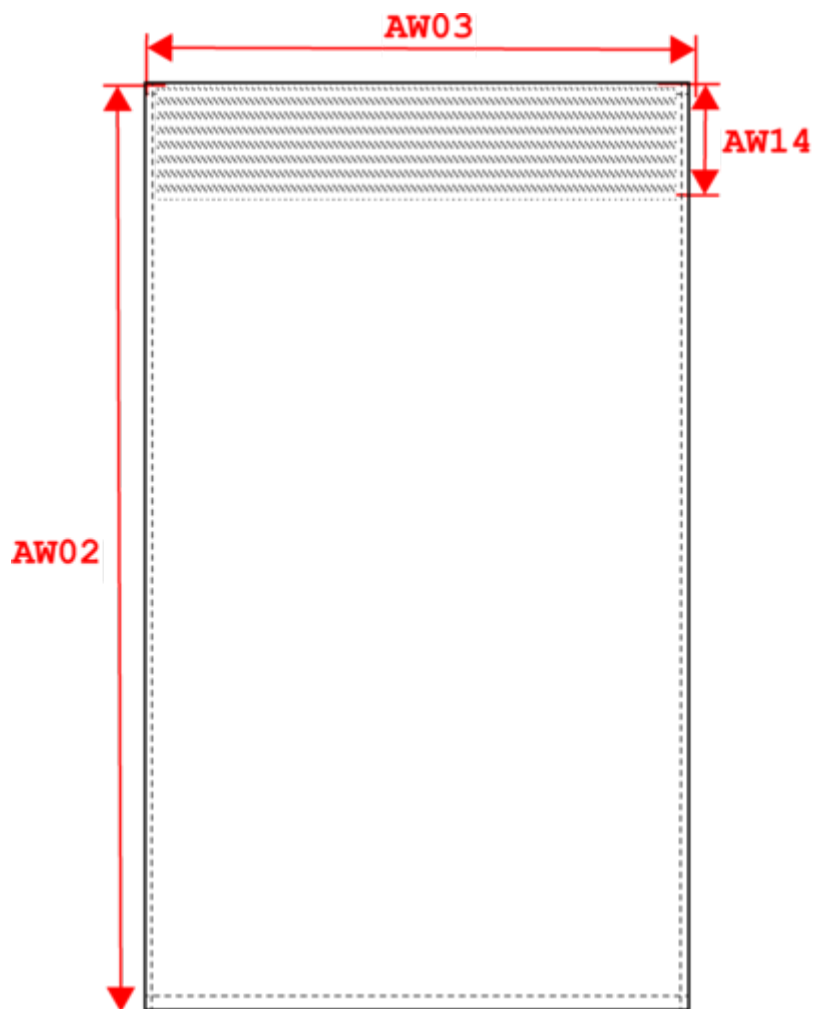

KARIBAN

K101

Organic bath towel

- Vanity essentials in organic cotton.
- 8-cm Terry trim for optimum decoration access
- Organic Collection.

100% cotton. This towel is made from 100% organic cotton. Terry knit with 8 cm wide flat edging (1 side) to ensure optimal decoration surface. Dimensions 140 x 70 cm. Certified STANDARD 100 by OEKO-TEX® N° CQ1007/6, IFTH.

K101

Organic bath towel

Dimensions (cm)

Measurements in cm	One size
AW02 - Total height	140.00
AW03 - Total width	70.00
AW14 - Finishing height	8.00

KARIBAN

K101

Organic bath towel

Colours information